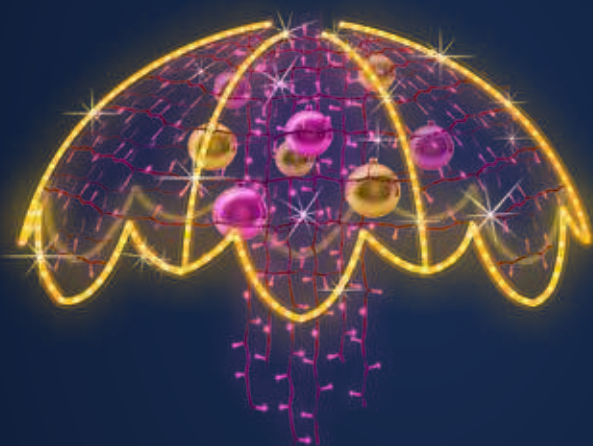

# KOLUMNY NA LATARNIE

L3D-1K20  
300 cm

L3D-2K20  
300 cm

L3D-3K20  
300 cm

L3D-4K20  
300 cm

L3D-10P8

L3D-1BP8

L3D-2BP8