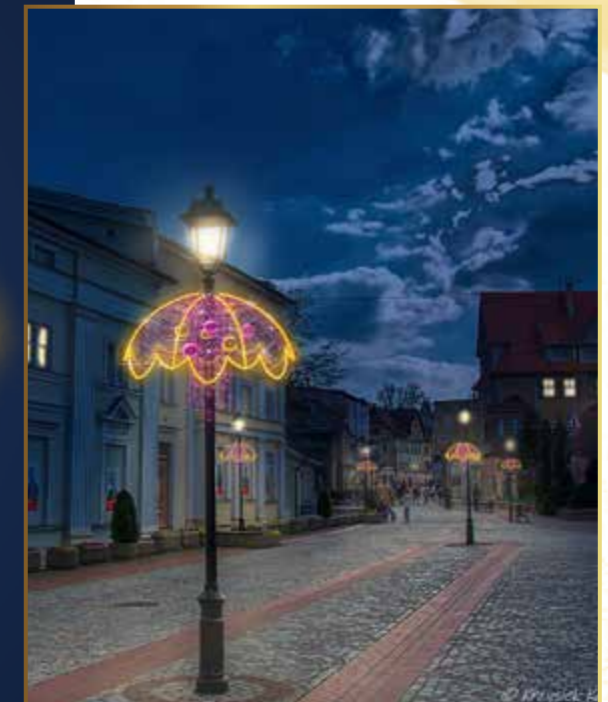

# KOLUMNY NA LATARNIE

L3D-1K20  
300 cm

L3D-2K20  
300 cm

L3D-3K20  
300 cm

L3D-4K20  
300 cm

L3D-10P8

L3D-1BP8

L3D-2BP8